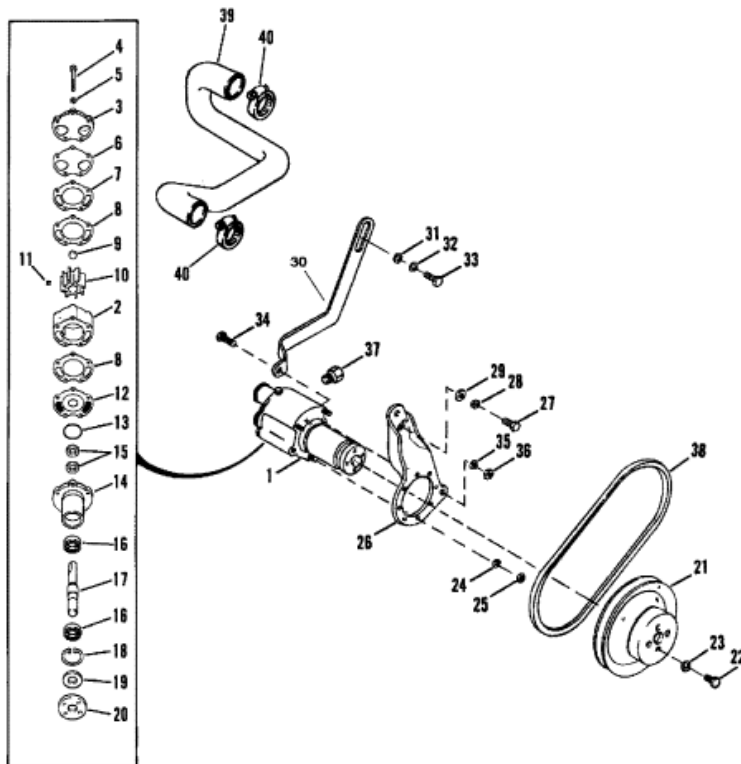

CLOSED COOLING SYSTEMS/JACKSHAFT MODELS

Parts List						
Ref	Class	Part	Description	Qty	Comment	Footnote
1	46	72774A32	WATER PUMP ASSEMBLY	1		
2	46	807151A14	BODY/IMPELLER KIT	1		
3		87631A 4	COVER	1		
4	10	73275	SCREW	2	(2-7/8 IN.)	
4	10	52743	SCREW	3	(3-3/4 IN.)	
5	12	20084	WASHER	5		
6	27	805215 1	GASKET	1		
7		94916	OUTER WEAR PLATE	1		
8	27	94914	GASKET	2		
9	19	59504	PLUG	1		
10	47	59362 1	IMPELLER	1		
11	28	56662	KEY	1		
12		94576	INNER WEAR PLATE	1		
13	25	94288	QUAD RING	1		
14	46	94913A 1	PUMP HOUSING ASSEMBLY	1		
15	26	90562	OIL SEAL	2		
16	30	72961	BALL BEARING	2		
17		59501A 1	SHAFT	1		
18	53	23720	SNAP RING	1		
19	26	72785	OIL SEAL	1		
20		47530	HUB	1		
21		73798A 1	PULLEY	1		
22	10	47277	SCREW (3/4 IN.)	4		
23	13	39107	LOCKWASHER	4		
24	13	39107	LOCKWASHER	3		
25	11	21908	NUT	3		
26		89535T	BRACKET	1		
27	10	34353	SCREW (1 IN.)	2		
28	13	35048	LOCKWASHER	2		
29	12	34714	WASHER	1		
30		89609	BRACE	1		
31	10	26487	SCREW (1-1/8 IN.)	1		
32	13	35048	LOCKWASHER	1		
33	12	34714	WASHER	1		
34	10	35786	SCREW (1 IN.)	1		
35	13	35048	LOCKWASHER	1		
36	11	46335	NUT	1		
37	22	32802	PLUG (FOR WATER PUMP BODY)	1		
38	57	74271T	BELT (35 IN.)	1		
39	32	88795	HOSE	1		
40	54	91550A320	CLAMP	2		